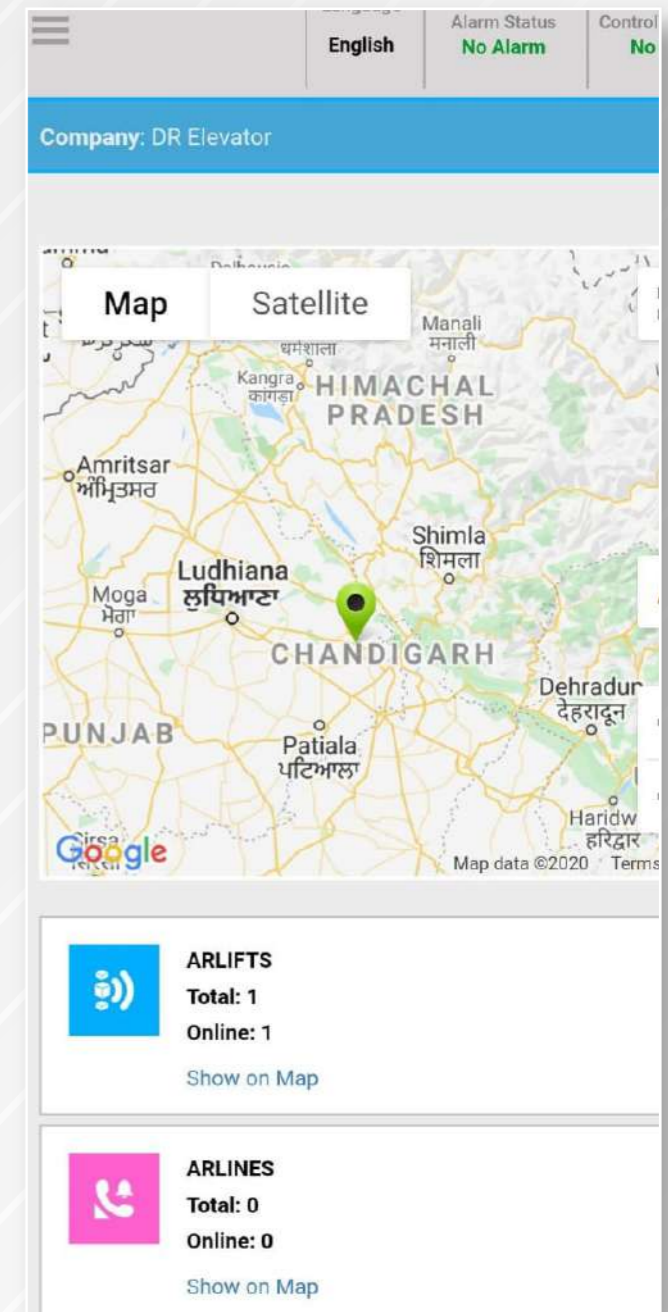

Quality | Strength | Safety

Click On The Icons To Connect

ENQUIRE NOW >

www.drelevator.in

Chat Now

ELEVATOR MONITORING SYSTEM

Update Your Elevator On Phone / Laptop
 Breakdown Notification When Lift Is Off
 Control System On Your Finger Tips
 Maintenance Time On Display