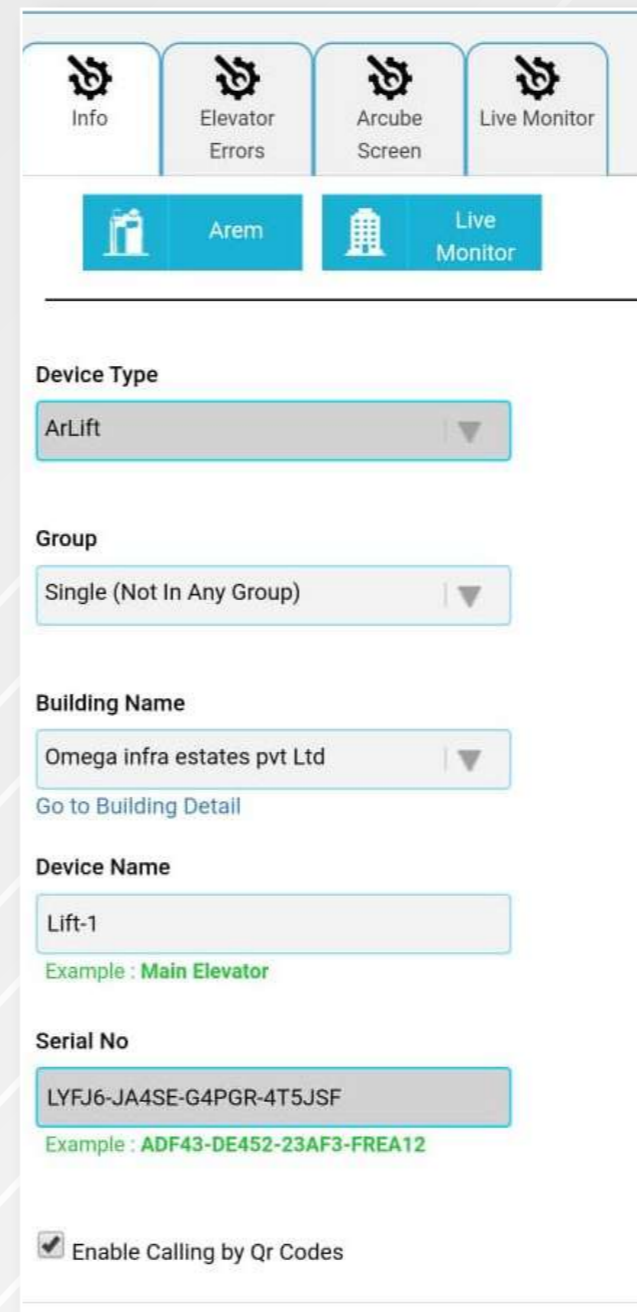

Quality | Strength | Safety

Click On The Icons To Connect

ENQUIRE NOW >

www.drelevator.in

Chat Now

ELEVATOR MONITORING SYSTEM

Update Your Elevator On Phone / Laptop
 Breakdown Notification When Lift Is Off
 Control System On Your Finger Tips
 Maintenance Time On Display

Click On The Icons To Connect

ENQUIRE NOW >

www.drelevator.in

Chat Now

COP & LOP PANELS

Car Operating Panel
 Landing Call Panel
 Push Button
 Touch In Acrylic
 Touch In Glass Panel

ENQUIRE NOW >

Click On The Icons To Connect

www.drelevator.in

Chat Now

OVERLOAD DEVICE & CELLS

Work As Per Load Capacity
Panel Configuration For Accurate Load Information
Helps Maintain Voltage As Per Load Capacity

ENQUIRE NOW >

Click On The Icons To Connect