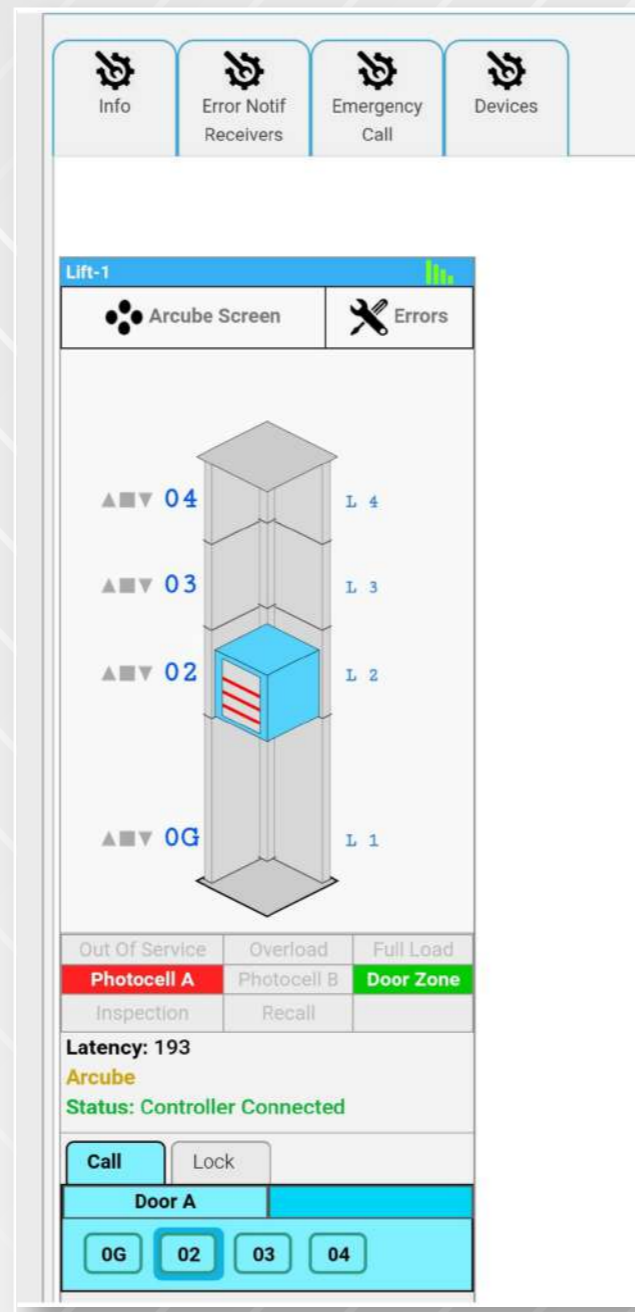

Quality | Strength | Safety

Click On The Icons To Connect

ENQUIRE NOW >

www.drelevator.in

Chat Now

ELEVATOR MONITORING SYSTEM

Update Your Elevator On Phone / Laptop
 Breakdown Notification When Lift Is Off
 Control System On Your Finger Tips
 Maintenance Time On Display

www.drelevator.in

Chat Now

OVERLOAD DEVICE & CELLS

Work As Per Load Capacity
Panel Configuration For Accurate Load Information
Helps Maintain Voltage As Per Load Capacity

ENQUIRE NOW >

Click On The Icons To Connect