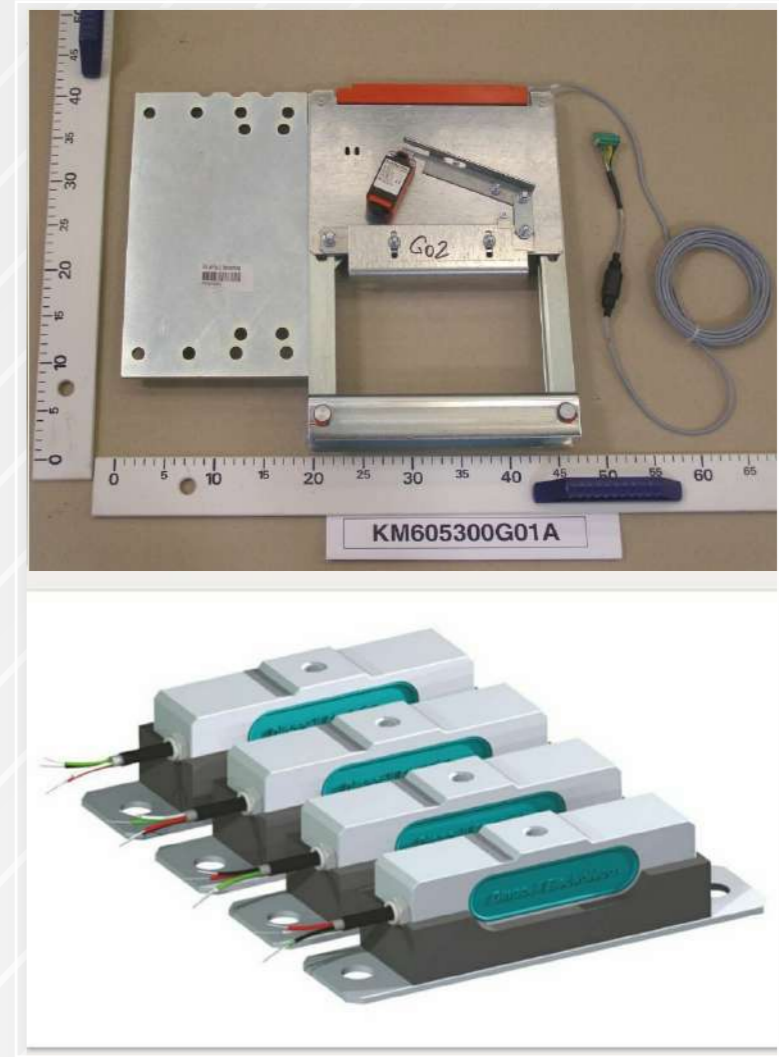

www.drelevator.in

Chat Now

OVERLOAD DEVICE & CELLS

Work As Per Load Capacity
Panel Configuration For Accurate Load Information
Helps Maintain Voltage As Per Load Capacity

ENQUIRE NOW >

Click On The Icons To Connect