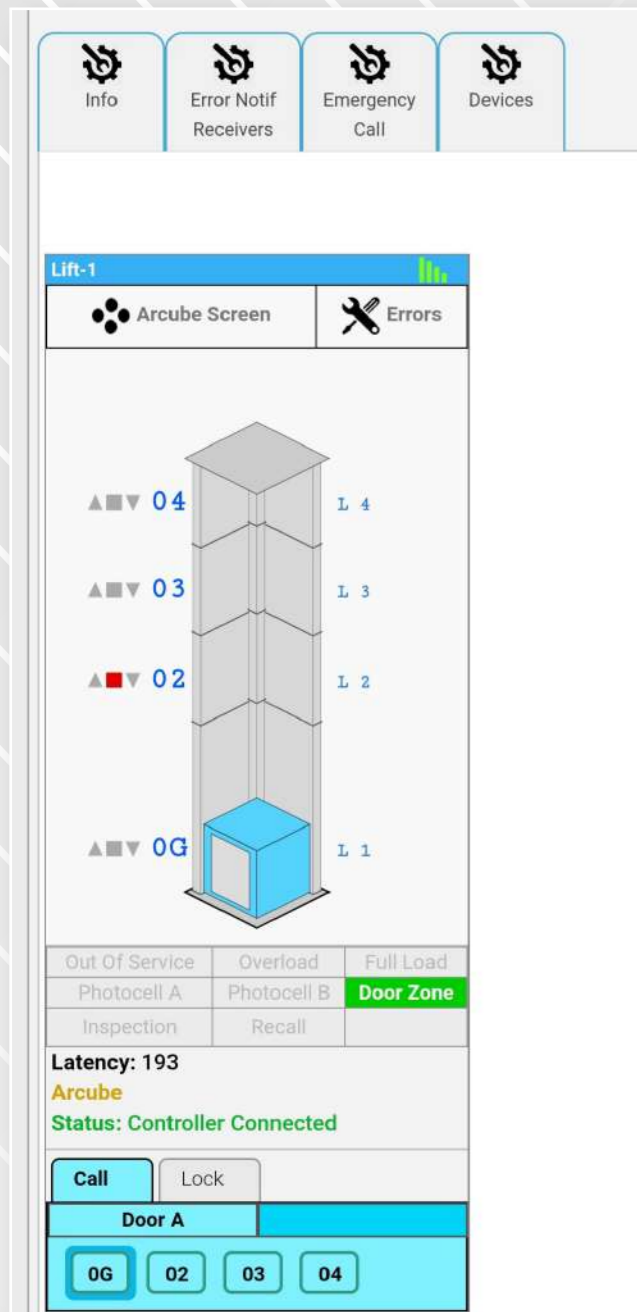

Quality | Strength | Safety

Click On The Icons To Connect

ENQUIRE NOW >

www.drelevator.in

Chat Now

ELEVATOR MONITORING SYSTEM

Update Your Elevator On Phone / Laptop
 Breakdown Notification When Lift Is Off
 Control System On Your Finger Tips
 Maintenance Time On Display

Click On The Icons To Connect

ENQUIRE NOW >

www.drelevator.in

Chat Now

COP & LOP PANELS

Car Operating Panel
 Landing Call Panel
 Push Button
 Touch In Acrylic
 Touch In Glass Panel

ENQUIRE NOW >

Click On The Icons To Connect

www.drelevator.in

Chat Now

OVERLOAD DEVICE & CELLS

Work As Per Load Capacity
Panel Configuration For Accurate Load Information
Helps Maintain Voltage As Per Load Capacity

ENQUIRE NOW >

Click On The Icons To Connect